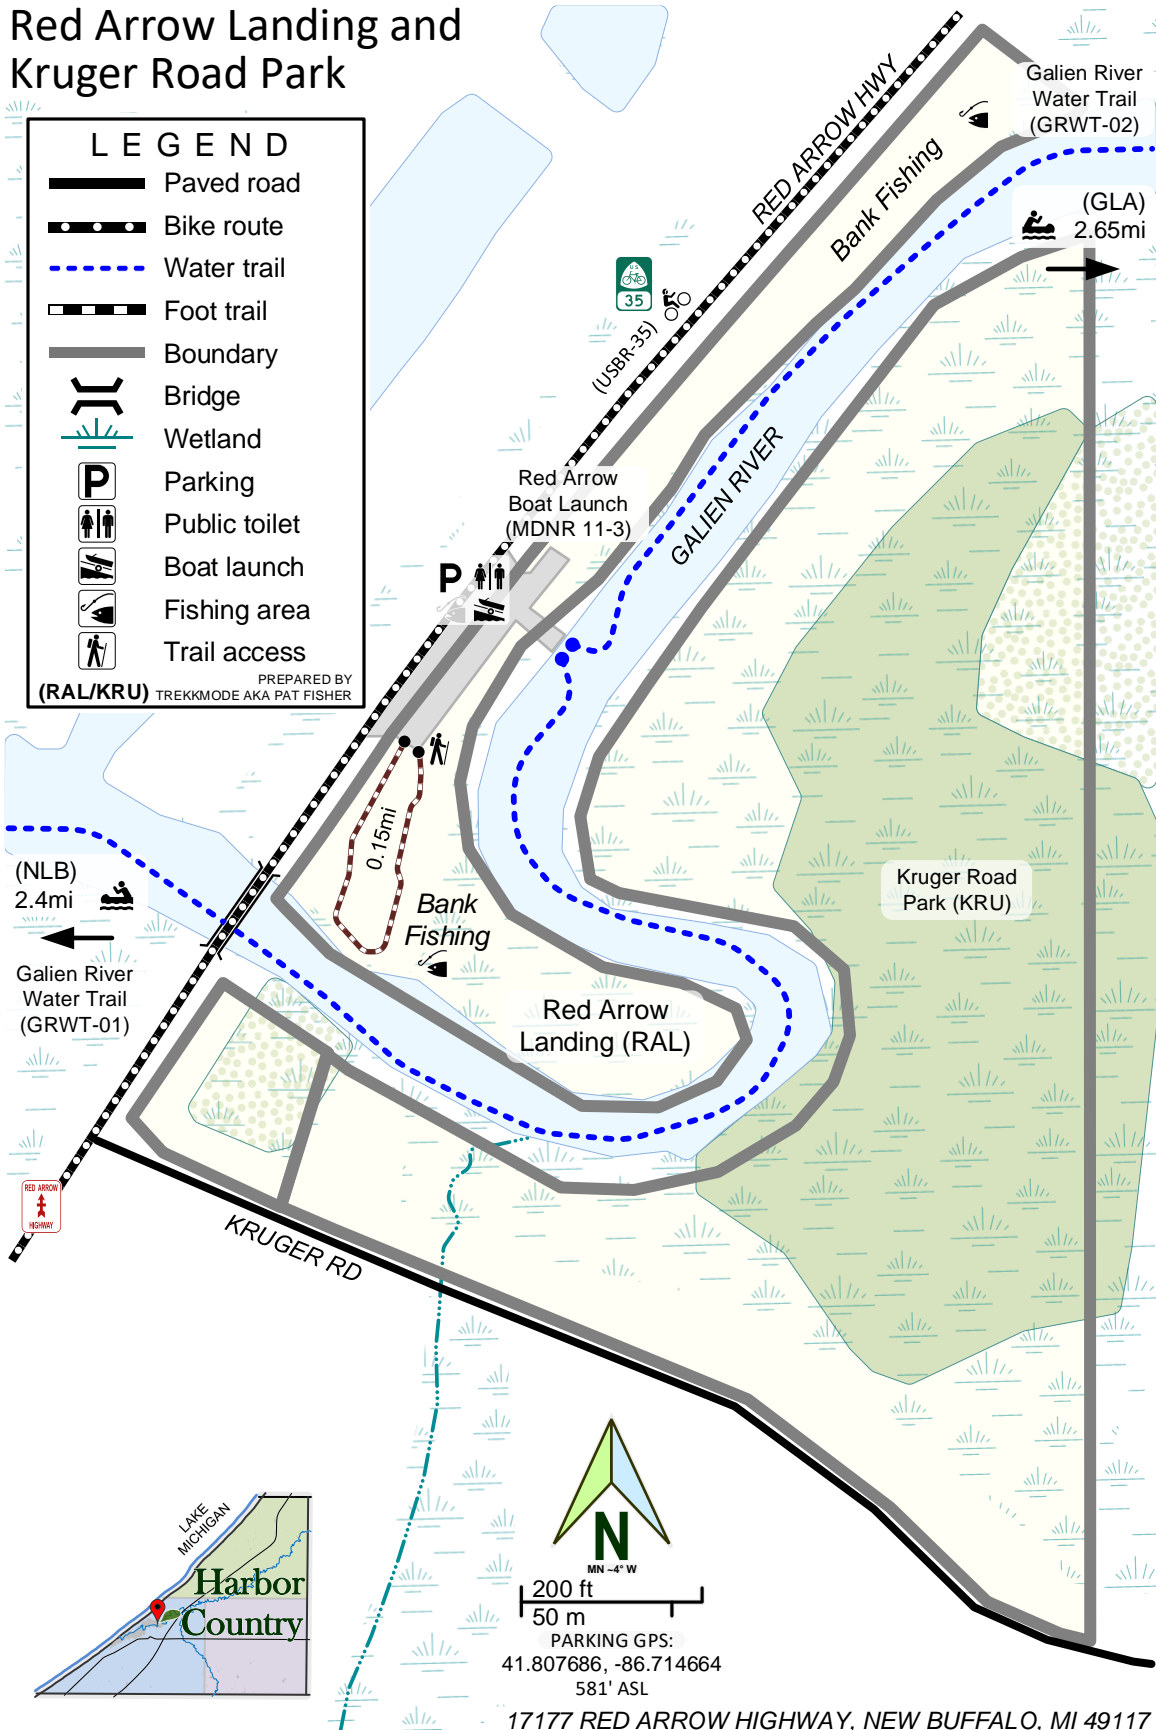

Red Arrow Landing and Kruger Road Park

LEGEND

- Paved road
- Bike route
- Water trail
- Foot trail
- Boundary
- Bridge
- Wetland
- Parking
- Public toilet
- Boat launch
- Fishing area
- Trail access

PREPARED BY
(RAL/KRU) TREKKMODE AKA PAT FISHER

PARKING GPS:
41.807686, -86.714664
581' ASL

17177 RED ARROW HIGHWAY, NEW BUFFALO, MI 49117

MICHIGAN STATE DNR 11-3 Red Arrow Landing (RAL) and NEW BUFFALO TOWNSHIP Kruger Road Park (KRU) Map

New Buffalo Township, Berrien County, Michigan – June 27, 2021